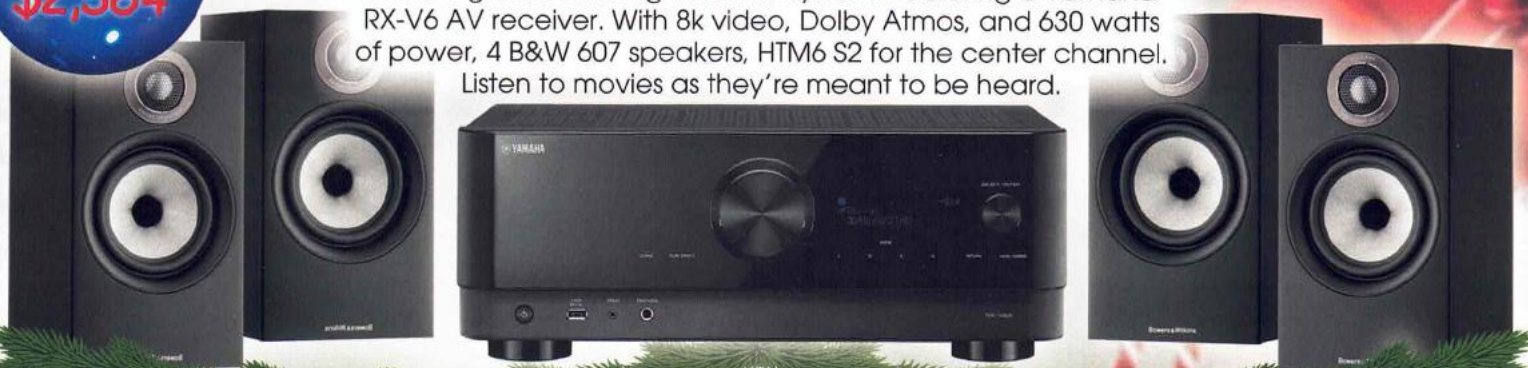

SYSTEM SPECIAL
$2,584